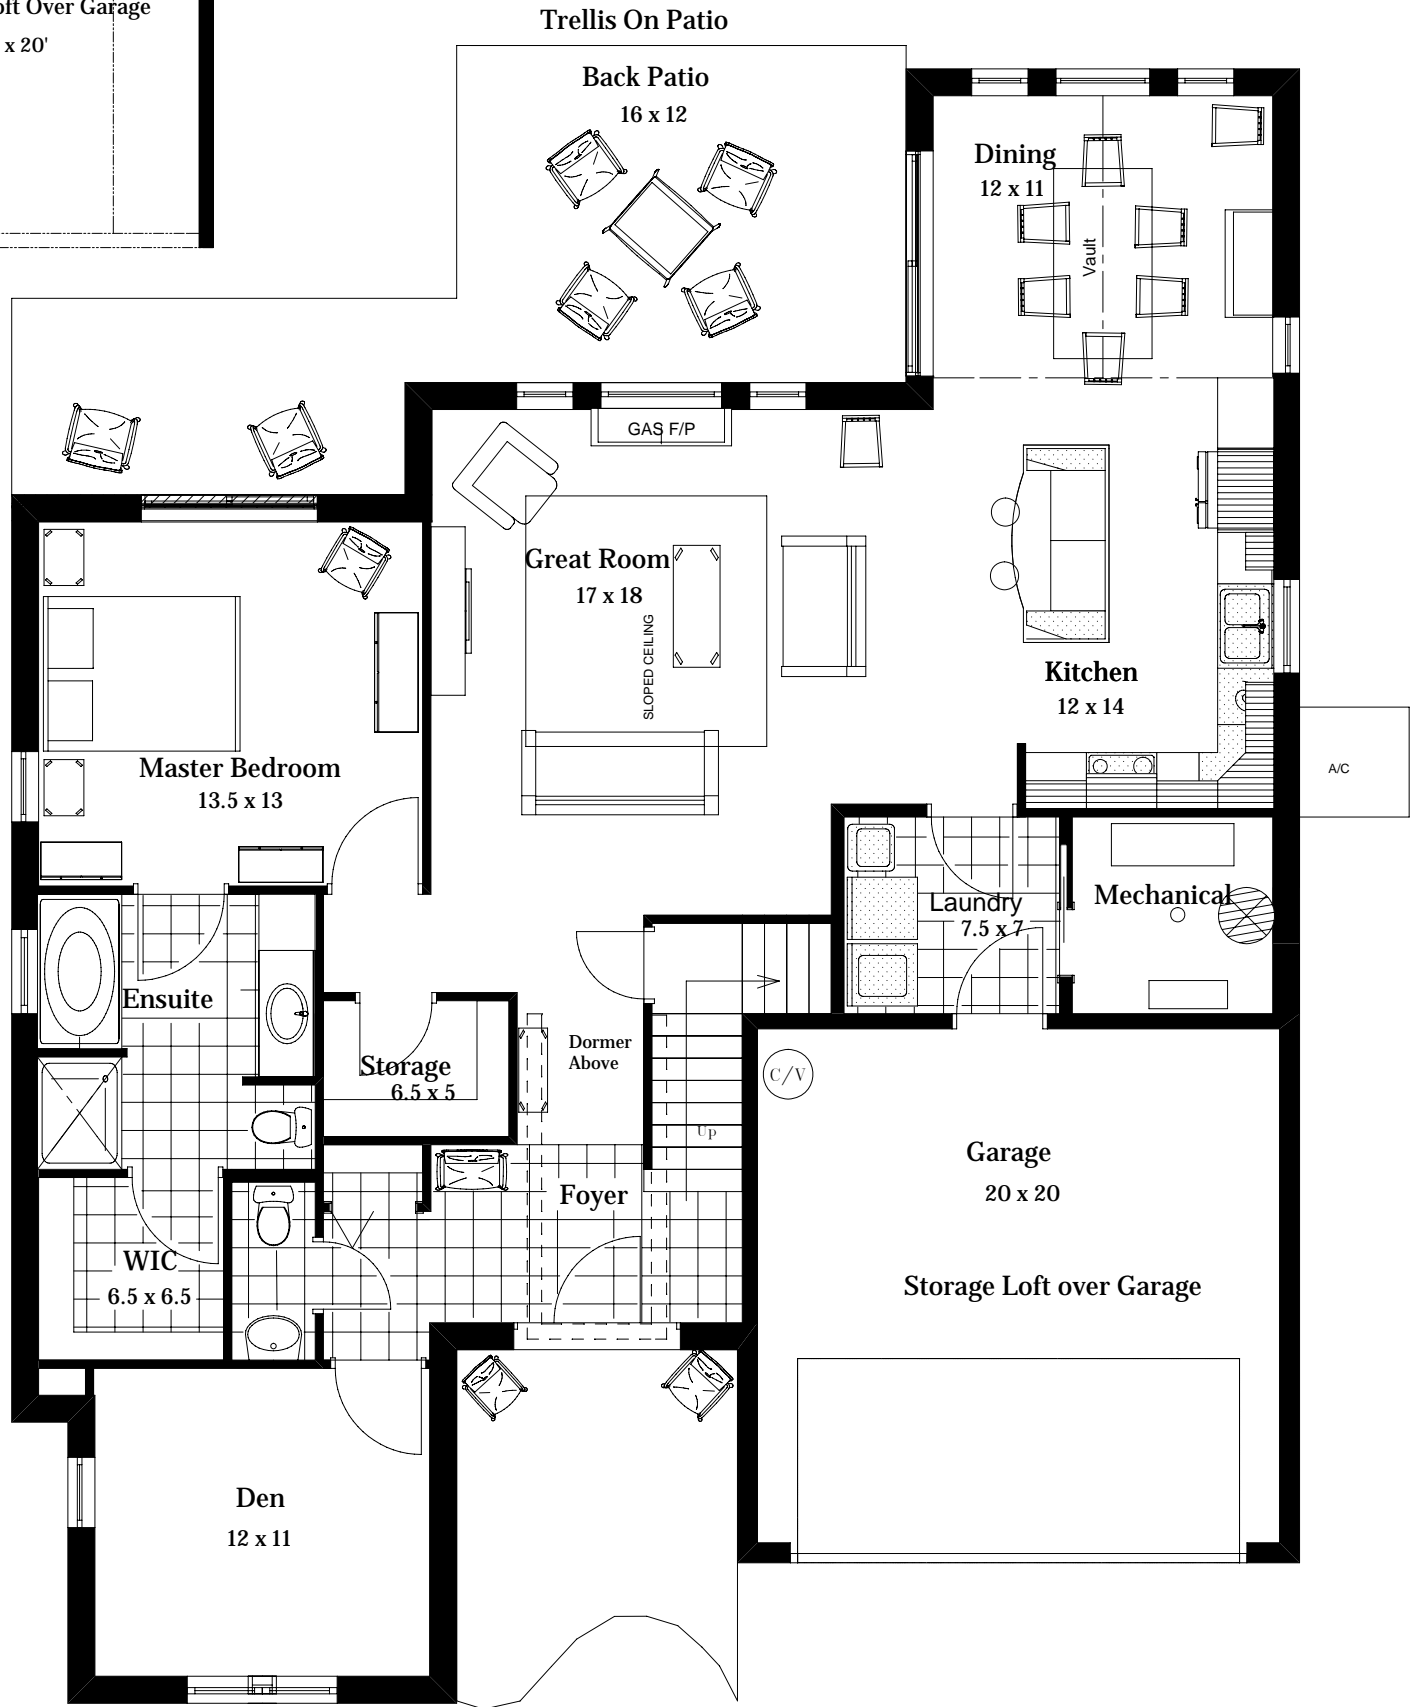

Upper Floor Area
332 sqft

MAIN FLOOR AREA
1636 sqft

Golden Willow

No Basement Loft House

55' Lot

1968 Sq Ft.

Gordon
Tobey Developments Ltd.
www.tobeydevelopments.com
613-475-0618