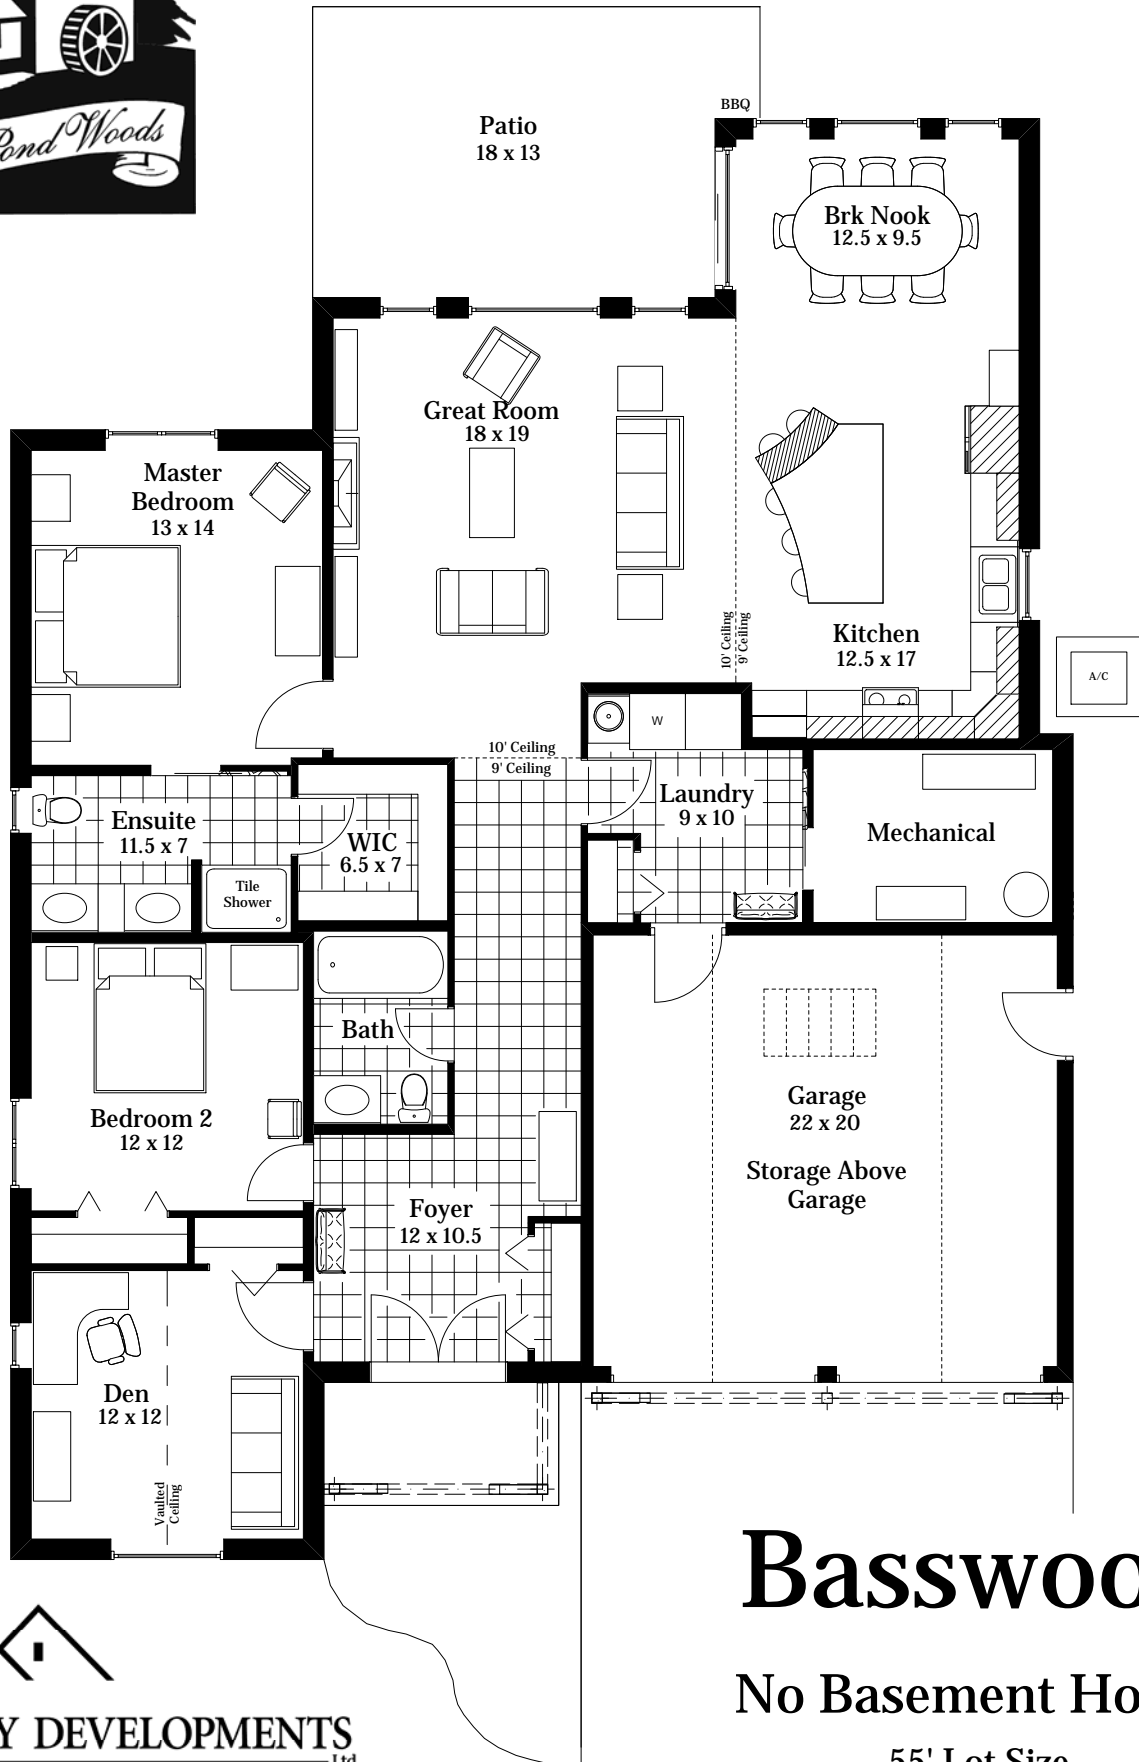

Back to Previous Page

Basswood

No Basement House

55' Lot Size

1992 sqft

www.tobeydevelopments.com
(613) 475-0618