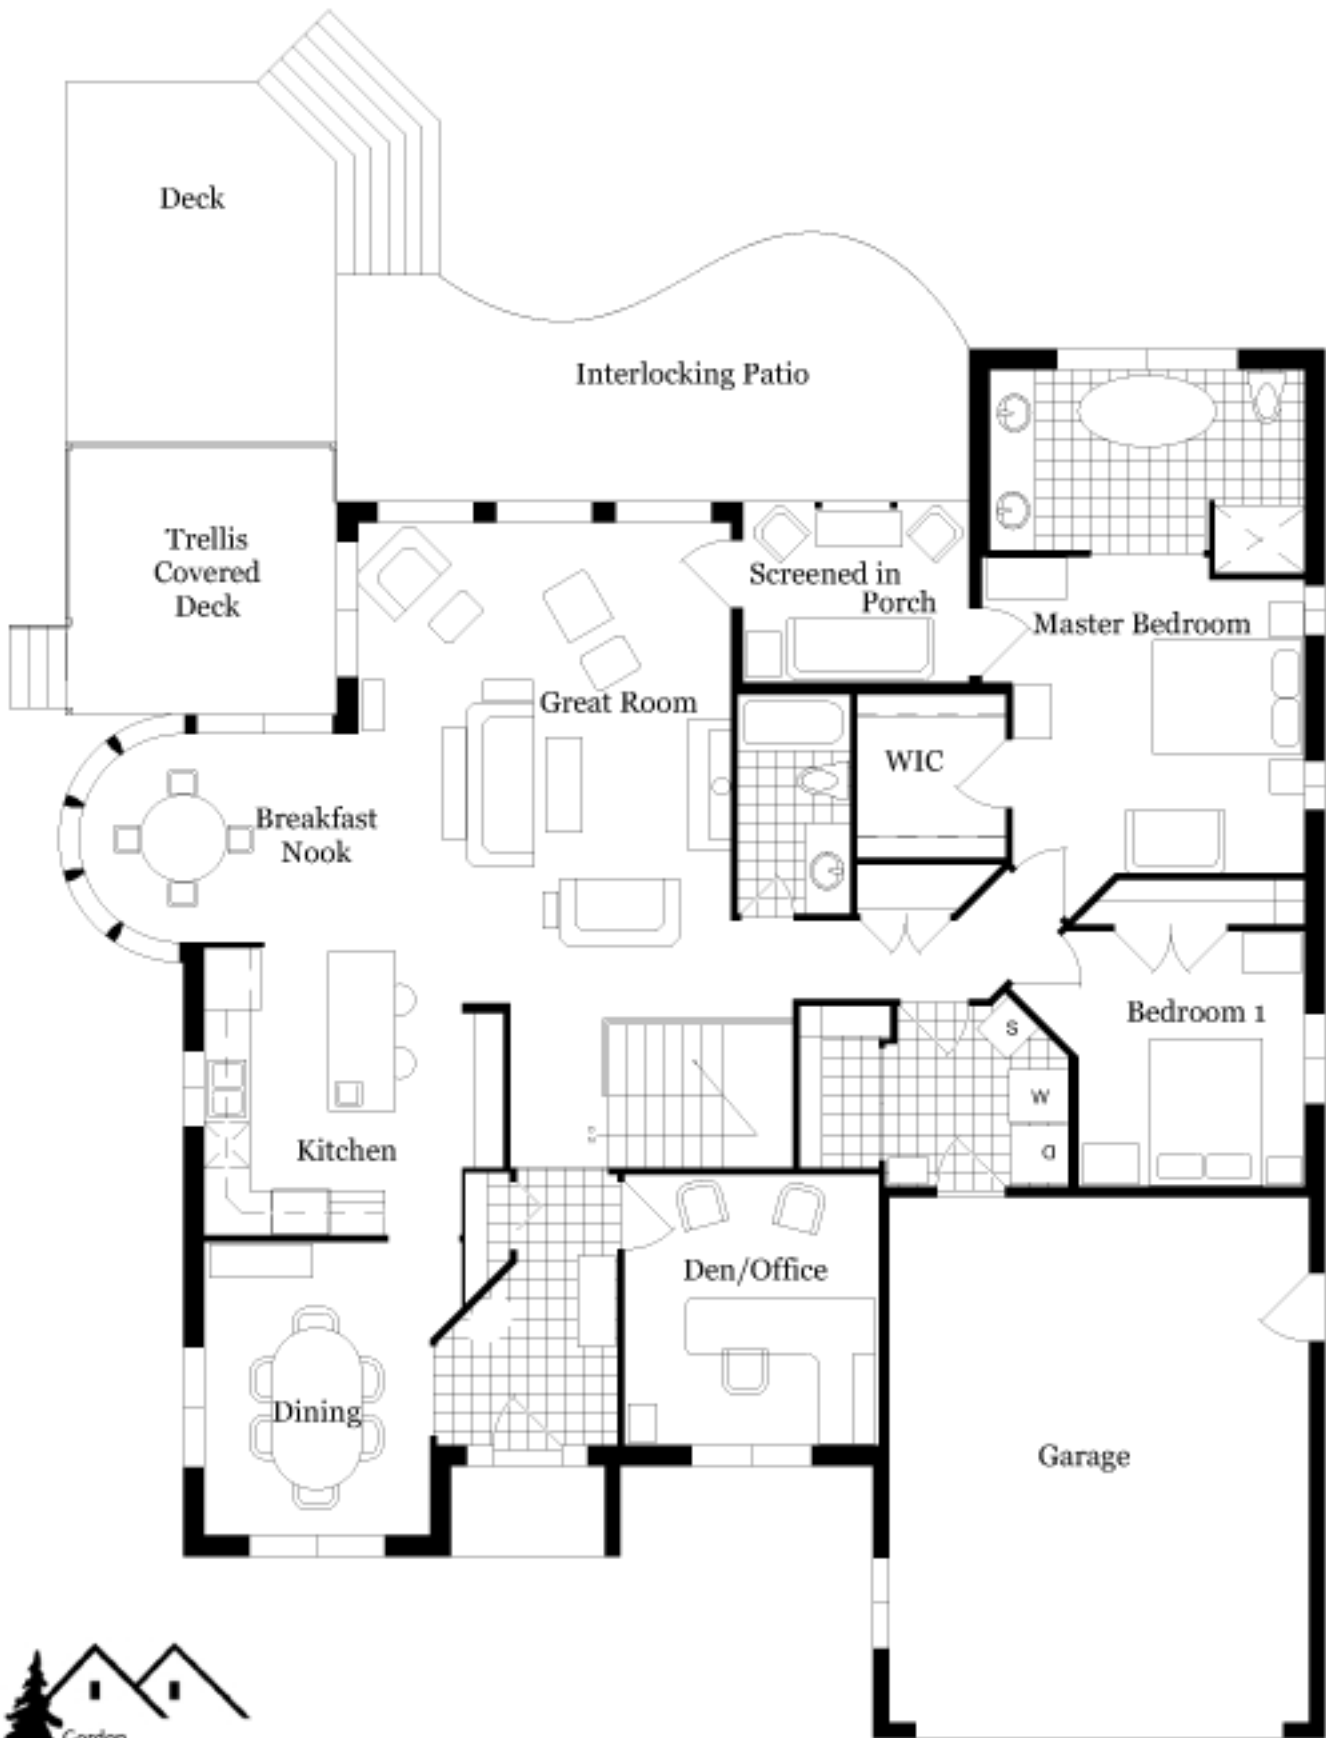

Back to Previous Page

www.tobeydevelopments.com  
(613) 475-0618

2000 sqft. Main Floor  
1500 sqft. Finished Basement

## Basement Plan

[www.tobeydevelopments.com](http://www.tobeydevelopments.com)  
(613) 475-0618

2000 sqft. Main Floor  
1500 sqft. Finished Basement