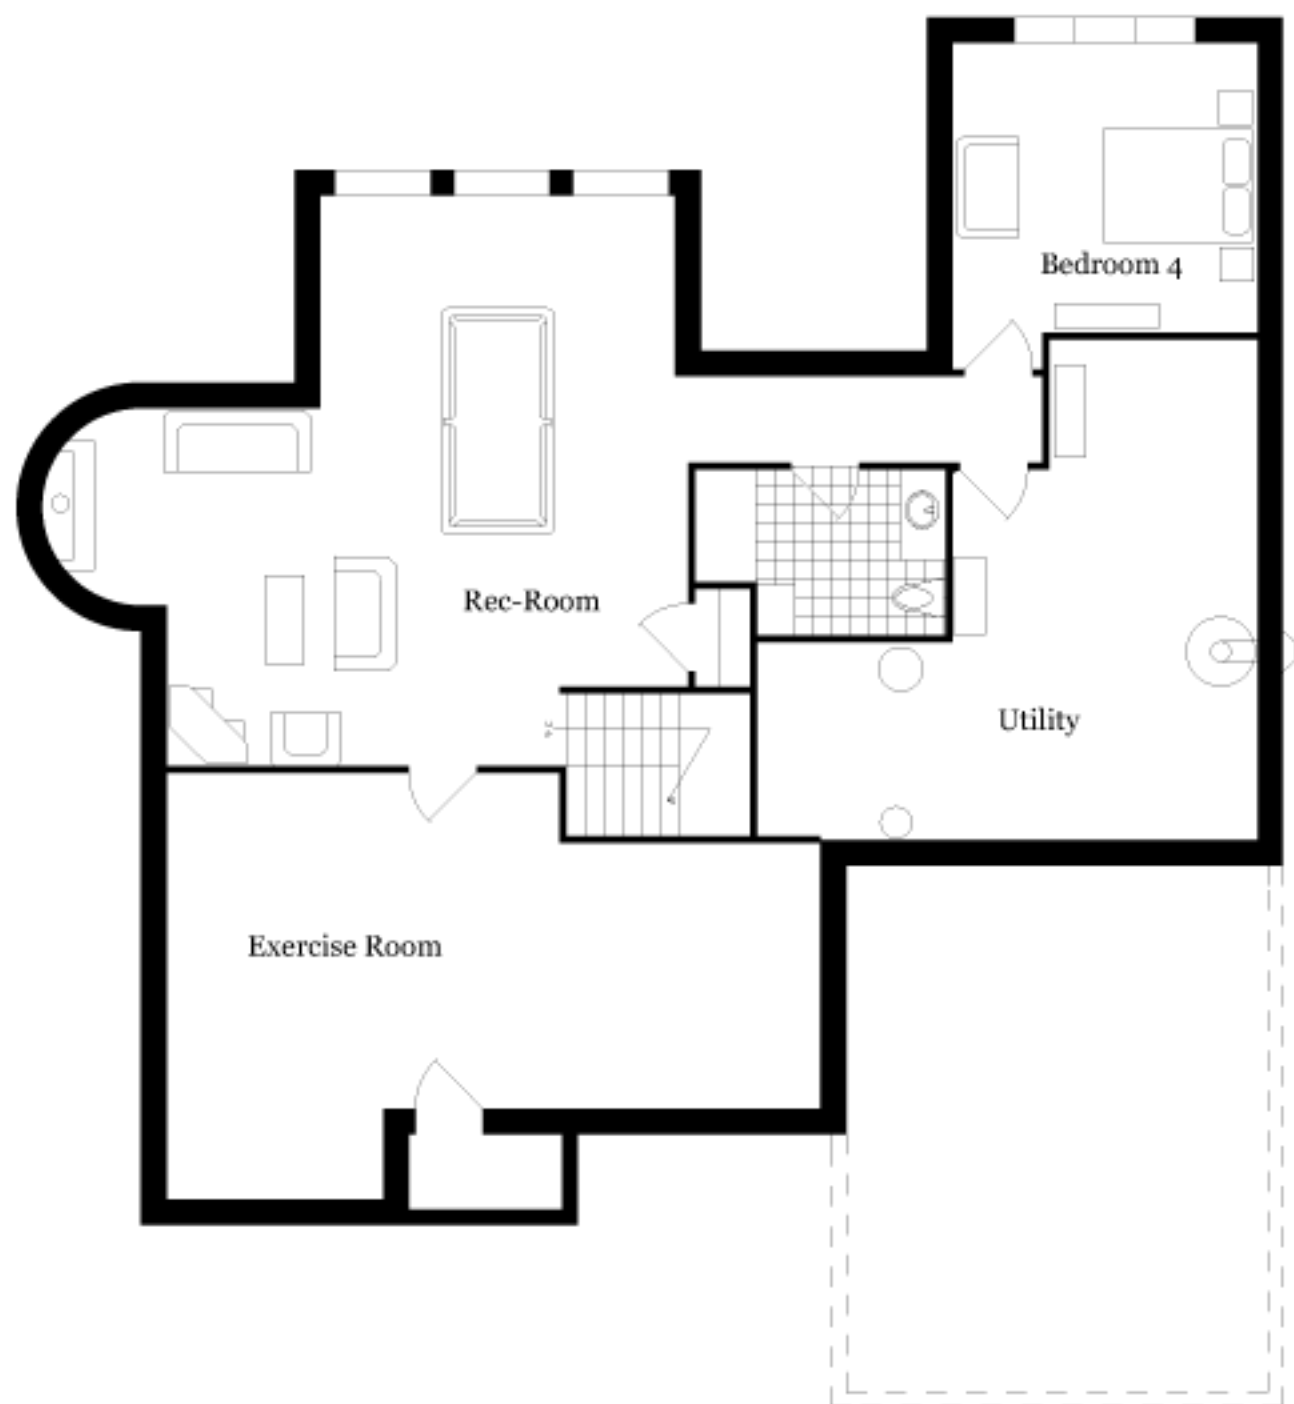

Back to Previous Page

www.tobeydevelopments.com  
(613) 475-0618

2000 sqft. Main Floor  
1500 sqft. Finished Basement

## Basement Plan

[www.tobeydevelopments.com](http://www.tobeydevelopments.com)  
(613) 475-0618

2000 sqft. Main Floor  
1500 sqft. Finished Basement